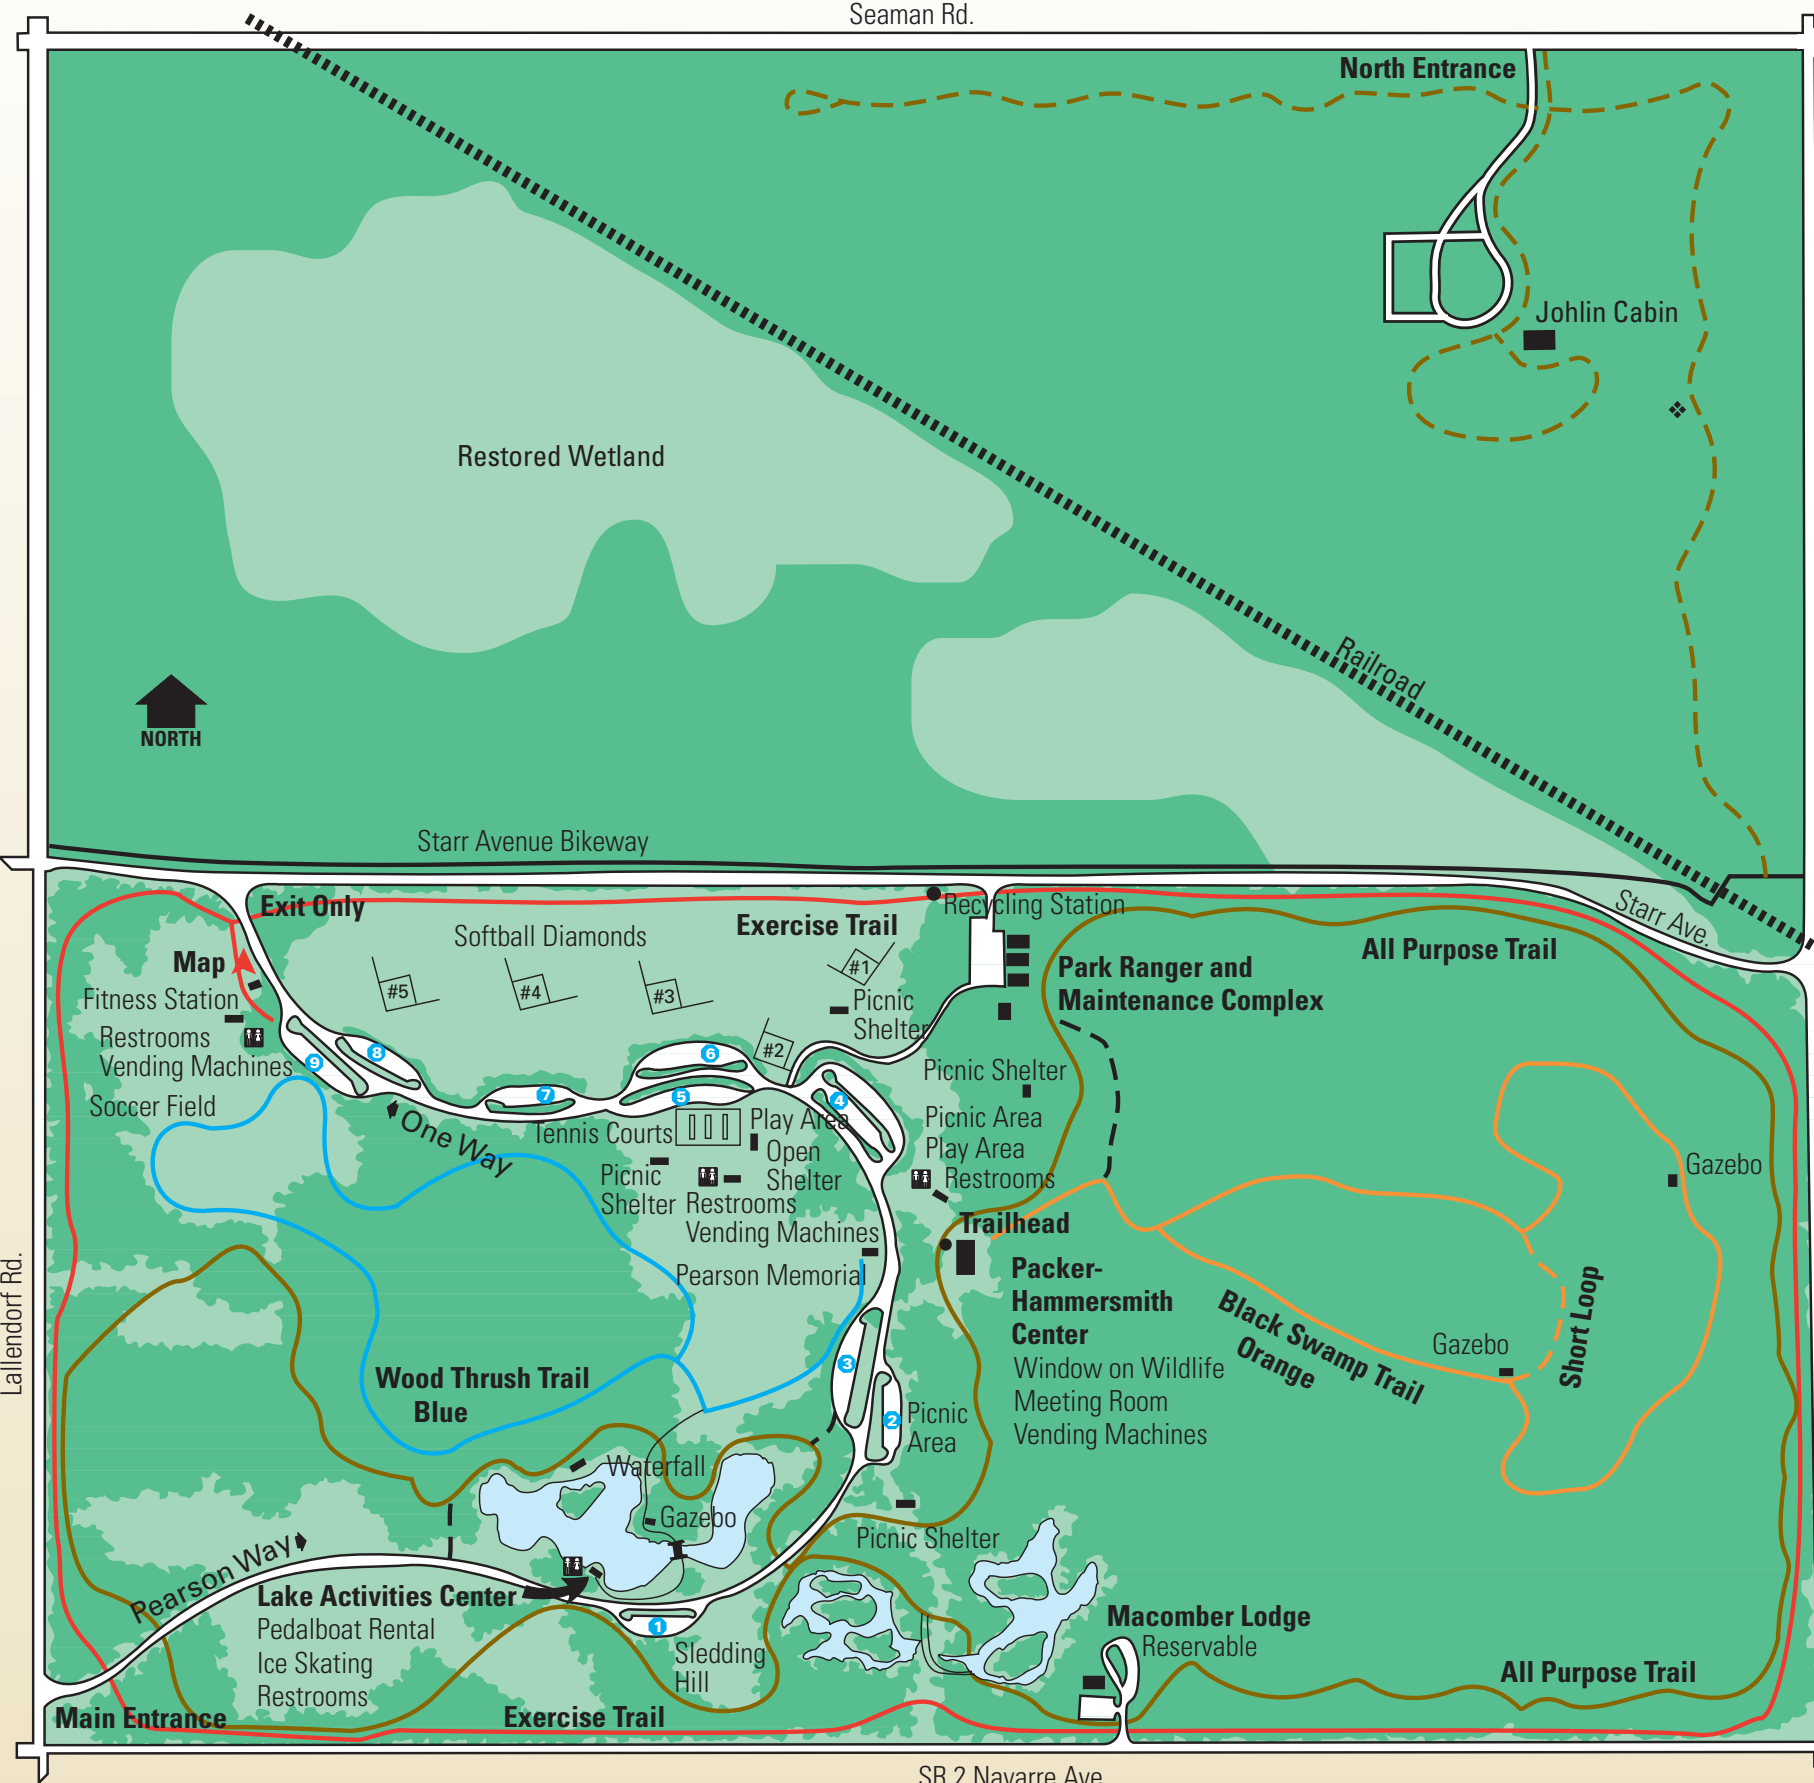

Pearson Metropark

624 Acres

Seaman Rd.

North Entrance

Johlin Cabin

Restored Wetland

NORTH

Railroad

Map
Fitness Station
Restrooms
Vending Machines
Soccer Field

One Way

Tennis Courts

Play Area

Picnic Shelter

Picnic Area
Play Area
Restrooms

Black Swamp Trail
Orange

Wood Thrush Trail
Blue

Picnic Shelter
Restrooms
Vending Machines

Trailhead

Packer-Hammersmith Center
Window on Wildlife
Meeting Room
Vending Machines

Gazebo

Short Loop

Waterfall

Gazebo

Picnic Shelter

Trails

		Round Trip Miles
	Walking	
Red	Exercise Trail	2.9
Orange	Black Swamp Trail	1.3
	Short Loop	0.8
Blue	Wood Thrush Trail	1.3
Black	Starr Avenue Bikeway	1.1
	All Purpose	
Brown (north side)		1.5
Brown		3.0
	Trail Connectors	
	Cross Country Skiing	
All walking trails may be used for skiing.		
	Parkland	
	Forested Area	
	Trailhead	
	Overlook	
	Map	
	Parking Lots 1-9	